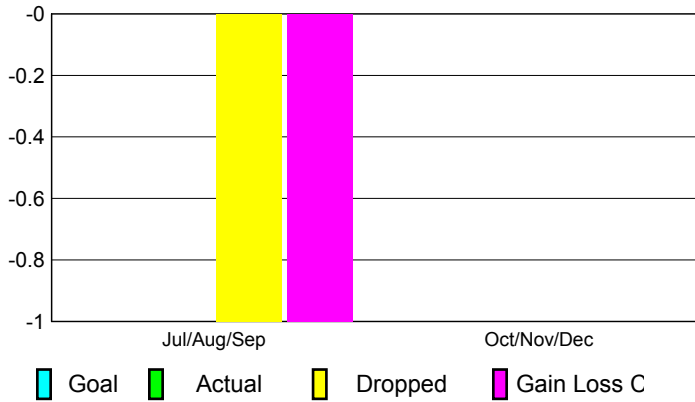

2010-2011 GMT Reports for District (or Undistricted) **District 114 W**

GMT: **Dir. Horst P. Kirchgatterer**

Location: **AUSTRIA**

GMT CA: **4**

CLUBS

Club Results
2010-2011

Clubs
2009-2010

Month	New Club Goal	Actual New Clubs	Actual Dropped Clubs	Gain/ Loss of Clubs	Gain/ Loss of Clubs
Jul/Aug/Sep	0	0	-1	-1	0
Oct/Nov/Dec	0	0	0	0	0
Totals	0	0	-1	-1	0

Club Results 2010-2011

Goal, New, Dropped, Gain/Loss

Comparison of Club Gain/Loss

Current Year Compared to the Previous Year

YTD Status Quo Clubs 2010-2011

Status Quo Clubs Compared to Status Quo Members

MEMBERSHIP