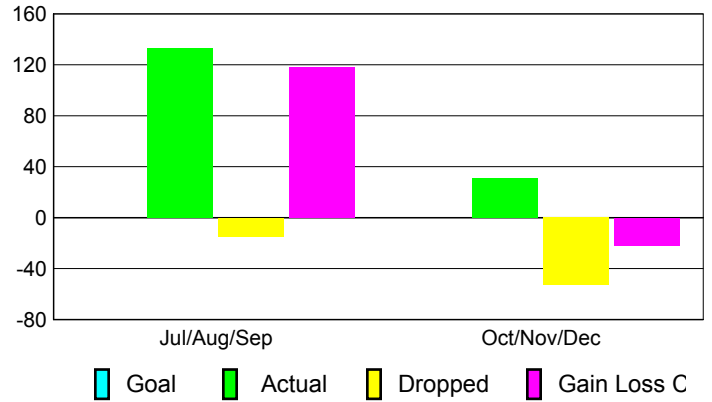

Membership Results 2010-2011

Goal, New, Dropped, Gain/Loss