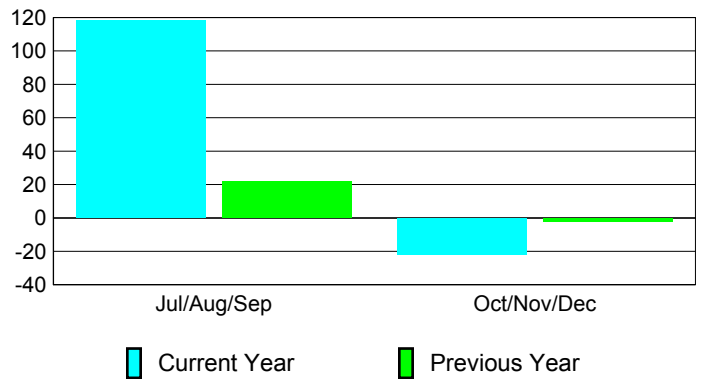

Comparison of Membership Gain/Loss

Current Year Compared to the Previous Year